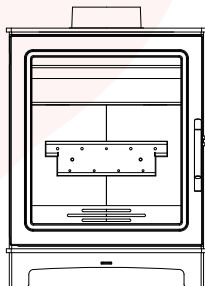

Skiddaw

Width: **410mm**
Height: **530mm**
Depth: **330mm**
Output: **5kW**
Efficiency: **85.1%**
Weight: **64kg**
Flue Size: **125mm**
Energy Rating: **A+**