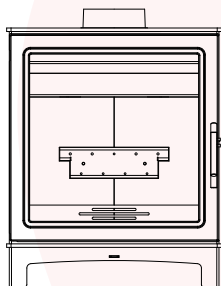

Grisedale

Width: **490mm**
Height: **590mm**
Depth: **332mm**
Output: **5kW**
Efficiency: **80.4%**
Weight: **76kg**
Flue Size: **125mm**
Energy Rating: **A+**