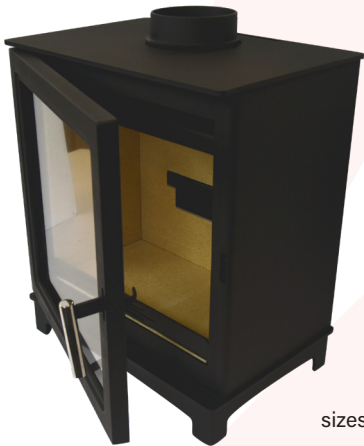

Designed and assembled in the UK | ECODesign 2022 ready

Over 80% efficient | Energy Rating A+ | Smoke Control Exempt | Low Dust
Lifetime warranty on the body of the stove | Suitable for a decorative hearth

Born and Bred in the Lake District, these British-designed wood-burning stoves are Eco Design 2022 ready ensuring the highest standards of efficiency and cleanliness. The slender cast iron door frame and large window provide a stunning view of the fire, and the powerful air wash system works to continuously clear any combustion deposits. With three window sizes to choose from, there is a model to suit every room and fireplace opening, and will truly be the focal point of any home.

Designed in the UK and using the latest technology all models have an A+ Energy Rating together with the lowest production of harmful dust particles meaning they are amongst the most efficient stoves currently available in the UK.